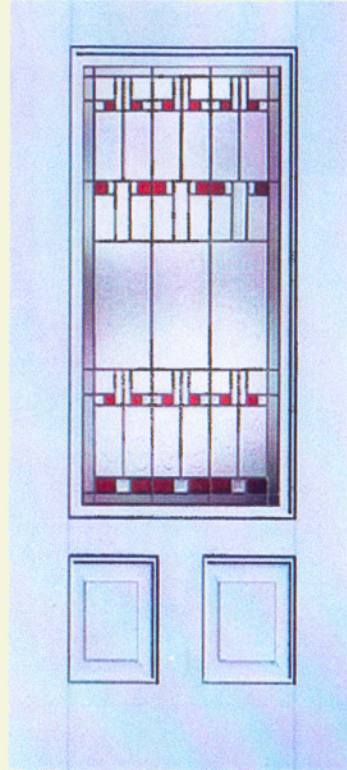

Door Style: CC17- 1A

\$958.⁰⁰ Option

Door Style S81-1C

\$498.⁰⁰ Option

Door Style: PS 700

Standard

Ripple Glass

Rounded Bright Brass Caming

Gray Baroque™ Glass

Clear Bevels

Provincial™ Glass

The symmetrical diamond design in the Provincial glass pattern is surrounded by shimmering ripple glass and bordered with gray tinted baroque glass. Bright brass caming sparkles along side the clear bevels. Two panes of safety-tempered glass protects the pattern and provides energy efficiency and cleaning ease.

Sedona® Glass

Sedona glass reflects a classic mission style that uses distinctive beveled glass lines with unique bubble patterned glass. This style can be accented with either our NEW brushed nickel or black nickel caming. Or, add a little color with our exclusive NEW Sedona Art glass featuring deep red accent glass with black nickel caming.